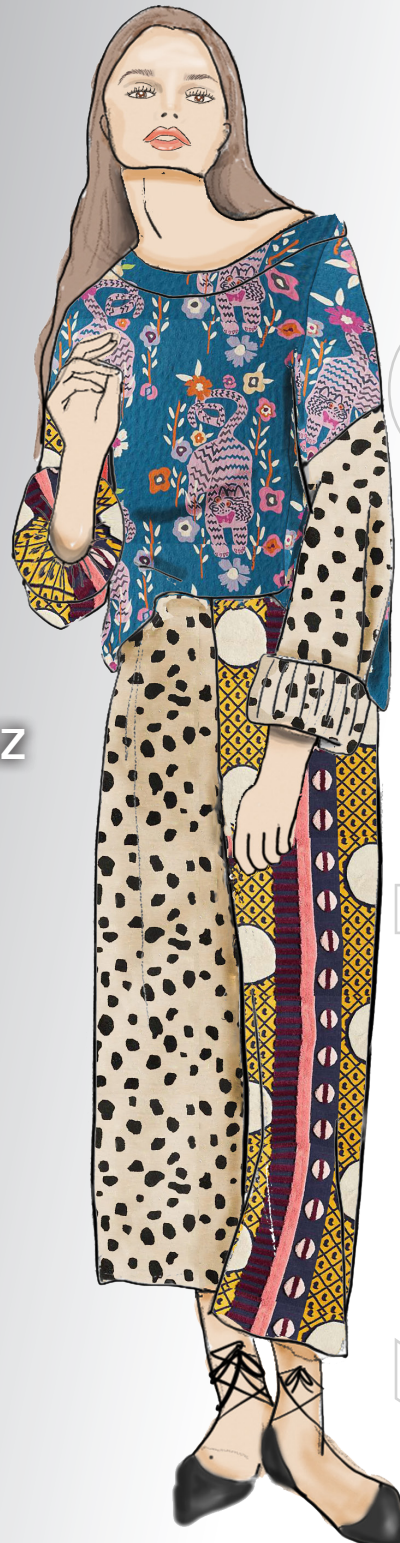

Student Designers

YESOL BAE

LYN ABBY BIGORD

KIM BRAZZI

NIGEL BROWN

ISSAC CHUNG

ZOEY CLARKE

NYAH CLEMETSON

SOPHIA DERAS

SHEYLA FRANCO

TARA GAITHER

WANYING HUANG

SHIORI ICHINOSE

MARIA INIGUEZ

ANDREA JARAMILLO-VASQUEZ

YUWEI LIU

JAYDAH MAGEE

FABIOLA MAYARD

ASHLEY MOORE

FELICIA OWOLABI

ASHAY PATEL

ARLETH PEREZ

DENISE RENEE

ALEXANDRIA RUGEL

MIHO YAMANAKA

LAUREN ZISHOLTZ